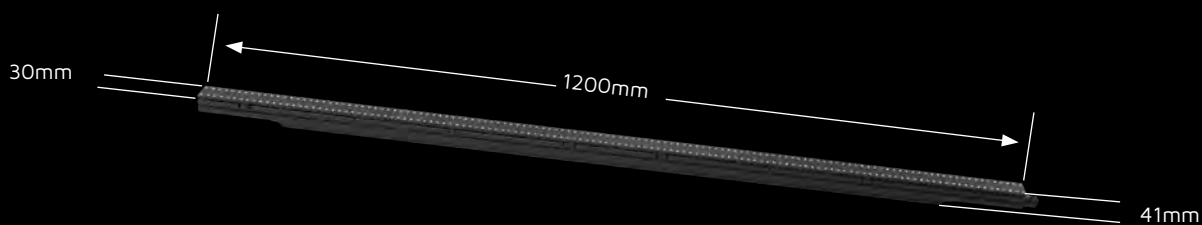

Standard Shader	Flat Black Diffuser	Round Black Diffuser	Round White Diffuser
Height in mm (add to strip size)	/	plus 2 mm (41mm)	plus 22 mm (61mm)	plus 22 mm (61mm)
Max Brightness	700nits	2100nits	700nits	2800nits

Notes: The Specifications are for reference, actual values may vary.

Dimensions

www.roevisual.com

ROE China | ROE US | ROE EU | ROE UK | ROE JP | ROE ME | ROE AUS
roe@roevisual.com